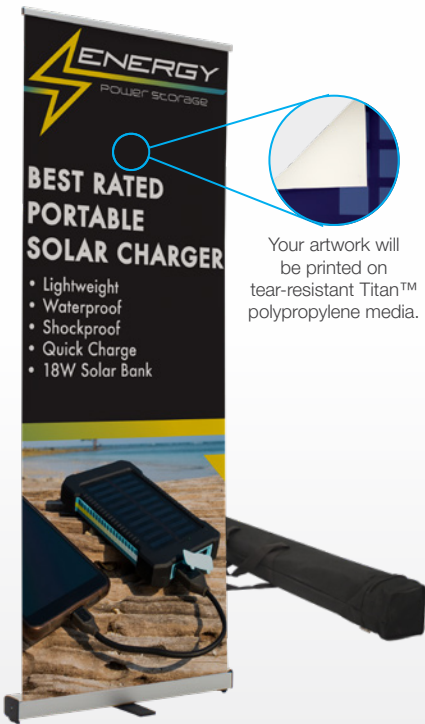

Your artwork will be printed on tear-resistant Titan™ polypropylene media.

Banner available in Titan™ no-curl hybrid media, Titan™ no-curl opaque fabric or dry-erase media.

Your artwork will be printed on Titan™ no-curl hybrid media.